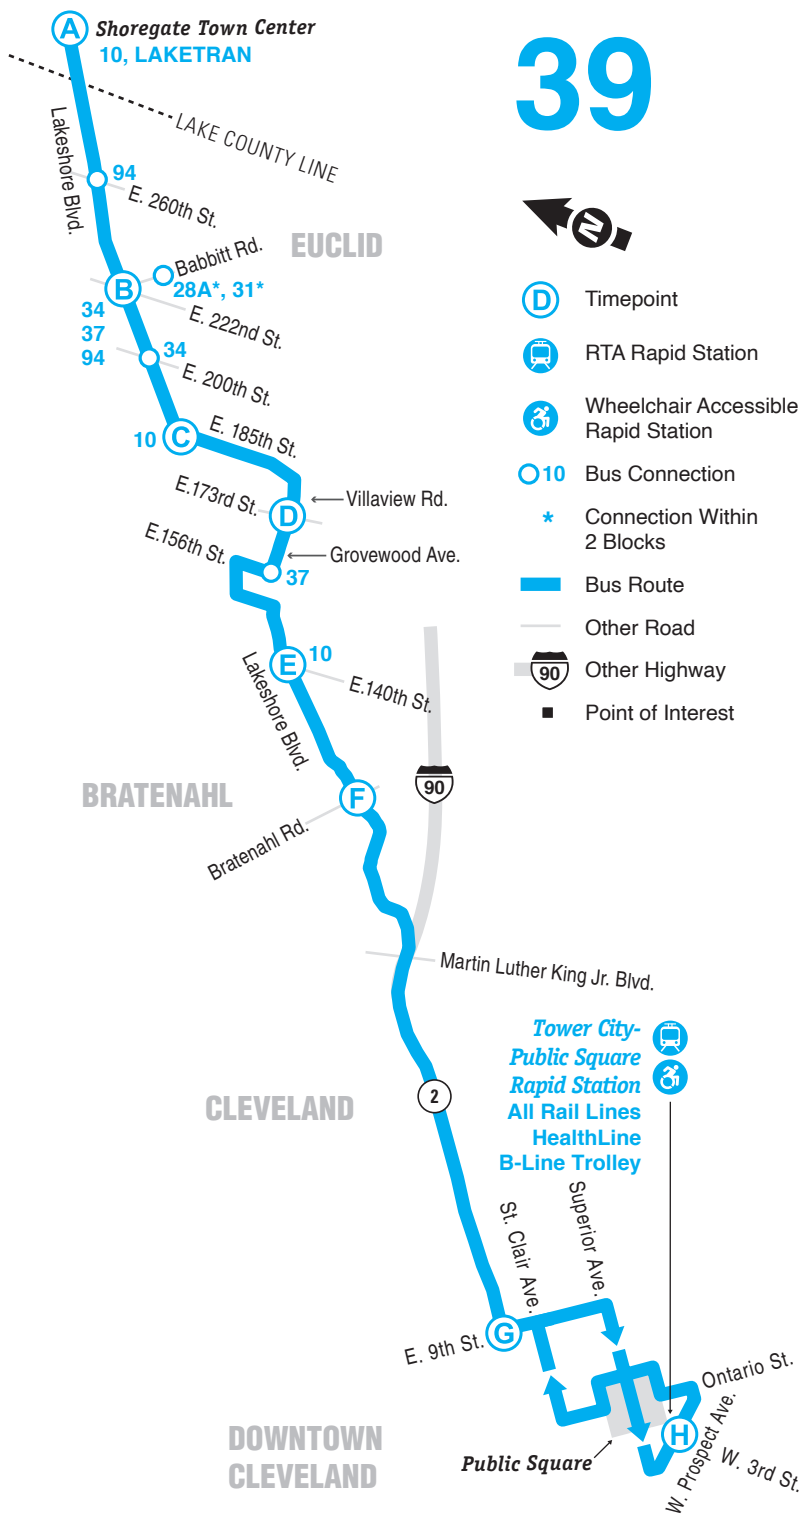

Tower City

Tower City is the hub of GCRTA rail service. All rail lines stop there. In addition, GCRTA's Customer Service Center, Lost and Found, and Fare Sales Counter are located in the Rotunda of Tower City, on the station platform level.

RideRTA.com

Effective: December 12, 2021

39 Lakeshore

39 MONDAY THROUGH FRIDAY

WESTBOUND

EASTBOUND

Shoregate Town Center to Downtown

Downtown to Shoregate Town Center

	Shoregate Town Center (A)	Lakeshore-East 222 (B)	Lakeshore-East 185 (C)	Groveswood-East 173 (D)	Lake Shore-East 140 (E)	Lakeshore-Bratenahl (F)	Tower City at West Prospect-West 3 (H)
AM	5:02	5:14	5:19	5:25	5:33	5:38	5:57
	5:32	5:44	5:49	5:55	6:03	6:08	6:27
	5:59	6:12	6:17	6:24	6:32	6:37	6:57
	6:27	6:40	6:46	6:54	7:02	7:07	7:27
	6:57	7:10	7:16	7:24	7:32	7:37	7:57
	7:27	7:40	7:46	7:54	8:02	8:07	8:27
	7:59	8:11	8:16	8:23	8:32	8:37	8:57
PM	3:25	3:36	3:41	3:48	3:56	4:02	4:21
	3:55	4:06	4:11	4:18	4:26	4:32	4:51
	4:25	4:36	4:41	4:48	4:56	5:02	5:21
	4:55	5:06	5:11	5:18	5:26	5:32	5:51
	5:25	5:36	5:41	5:48	5:56	6:02	6:21
	5:55	6:06	6:11	6:18	6:26	6:32	6:49

39

- Timepoint
- RTA Rapid Station
- Wheelchair Accessible Rapid Station
- Bus Connection
- * Connection Within 2 Blocks
- Bus Route
- Other Road
- Other Highway
- Point of Interest

CLEVELAND

DOWNTOWN CLEVELAND