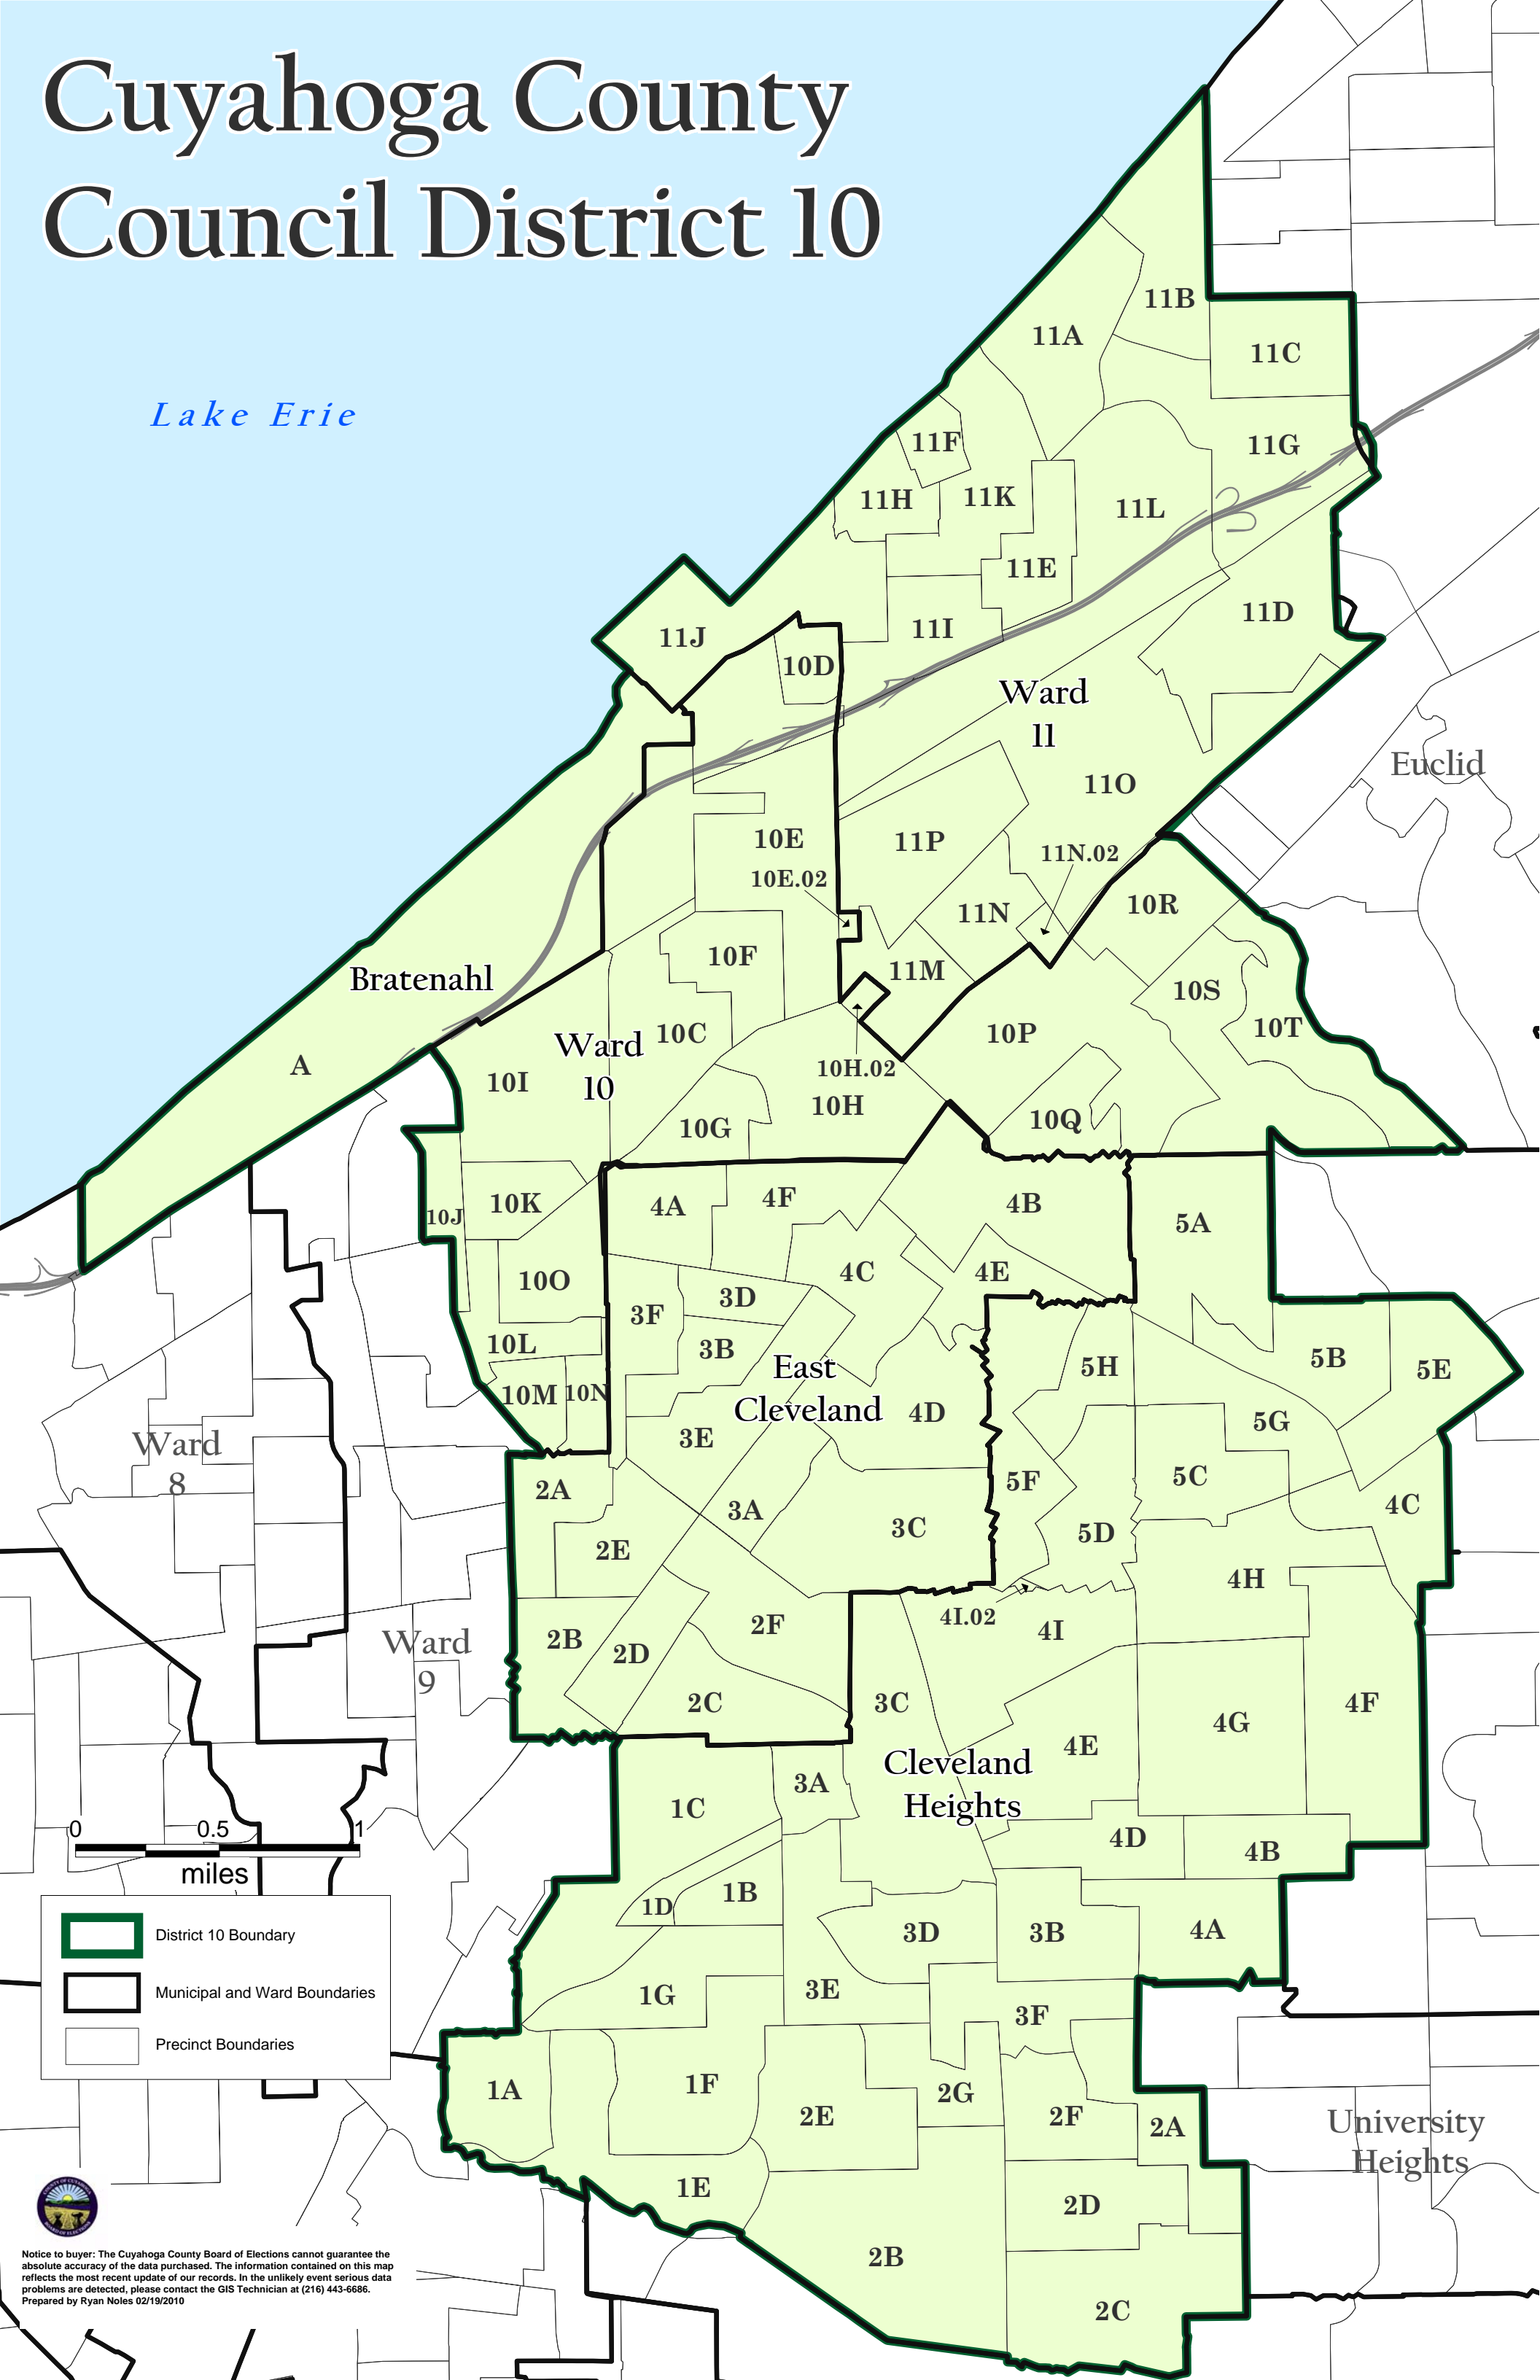

Cuyahoga County Council District 10

Lake Erie

Bratenahl

Ward II

Euclid

Ward 10

East Cleveland

Cleveland

Cleveland Heights

University Heights

Ward 8

Ward 9

- District 10 Boundary
- Municipal and Ward Boundaries
- Precinct Boundaries